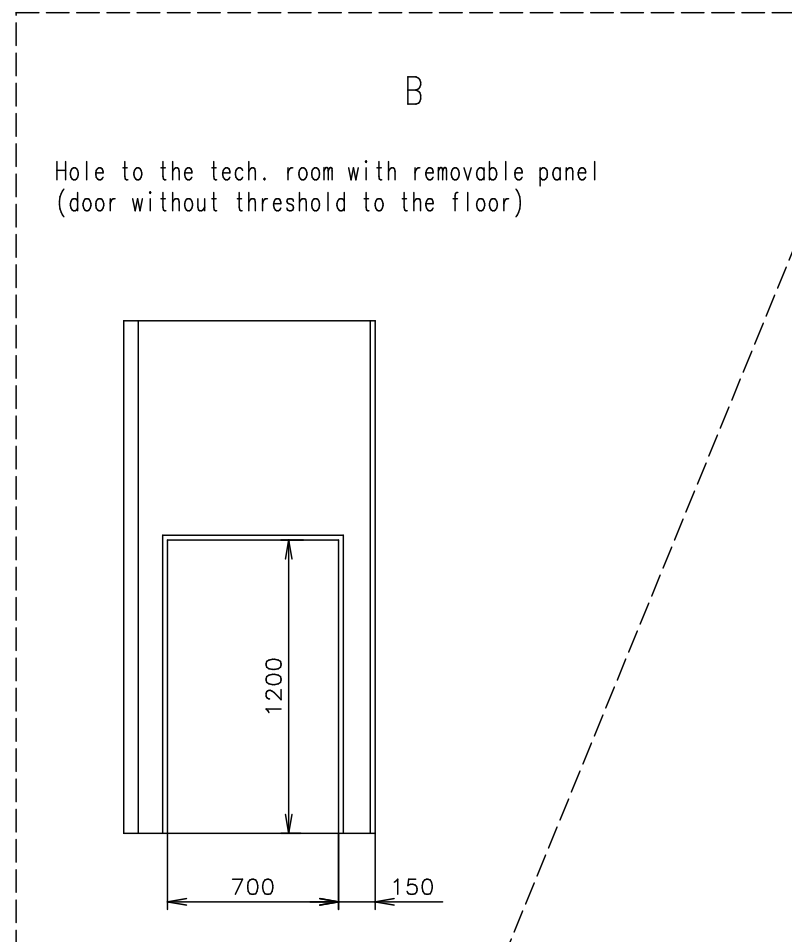

Notes:

Interior height:	2100 mm	Total weight:	3000 kg
Color:	RAL 9010	Tare weight-estimate:	2500 kg
Floor:	PVC gray	Centre of wheels from rear side:	2700 mm
Date:	27.4.2017	Wheels:	185 R14C

EUROWAGON

Drawing number:
2626-52-1_1/2 (WestBay)

(Cabling and piping is not shown on the 3D views and drawings)

Connection hoses and cables	
Water hose:	✗
Waste water hose:	✗
Electric cable:	✓

- Electric connection (through the floor) (400V-16A)
- Power point
- Double power point
- Power point 400V-16A
- Light switch
- Switch board (under roof)
- Sensorlight
- Spot light
- Heating (500W)
- Heating (750W)
- Roof A/C + heating (Dometic Freshjet 2200) - remote control next to rear door
- Electric ventilator Styl 100 - 230V (with own switch)
- Floor drain hole

100

Notes:

Interior height:	2100 mm	Total weight:	3000 kg
Color:	RAL 9010	Tare weight-estimate:	2500 kg
Floor:	PVC gray	Centre of wheels from rear side:	2700 mm
Date:	27.4.2017	Wheels:	185 R14C

EUROWAGON