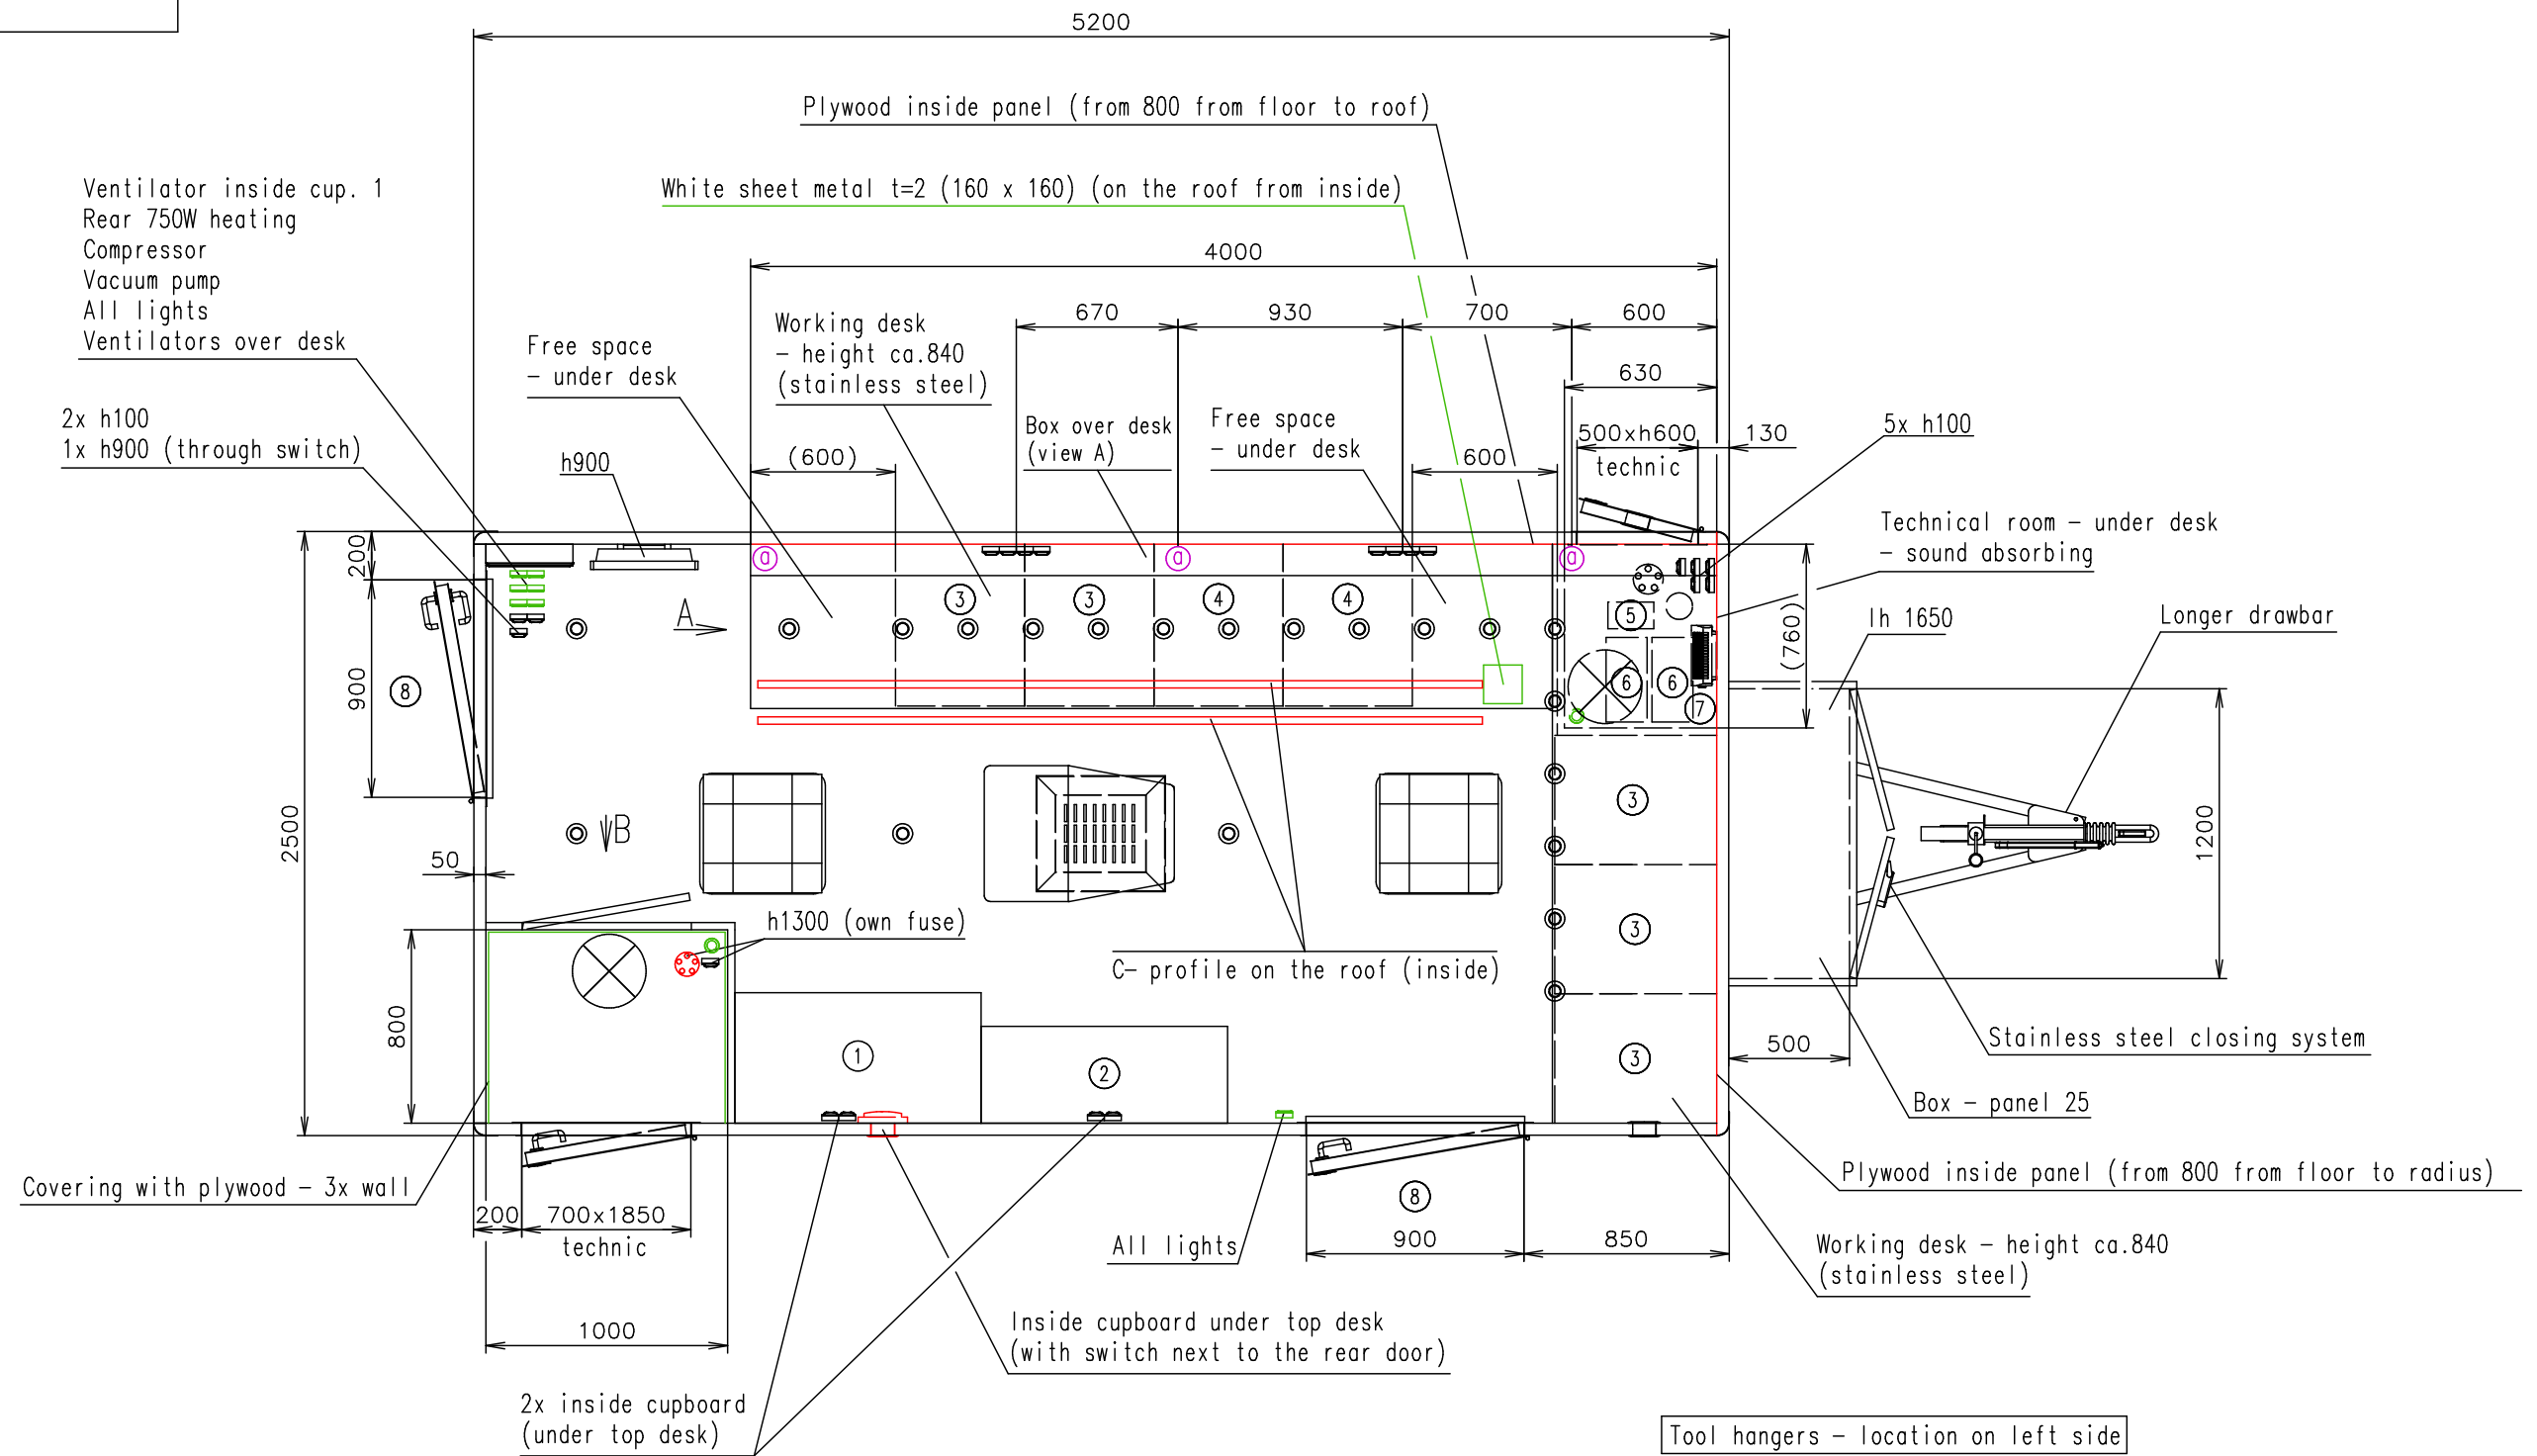

Connection hoses and cables	
Water hose:	✗
Waste water hose:	✗
Electric cable:	✓

- Tool hangers - location on left side
- Smoke detector - on the roof from inside
- Battery only for spot lights
- Distribution of air from compressor/ vacuum pump
- Customer supply - cupboards, tool hangers, C- profile on the roof, parts for air

Notes:

Interior height:	2100 mm	Total weight:	3000 kg
Color:	RAL 9010	Tare weight-estimate:	2500 kg
Floor:	PVC gray	Centre of wheels from rear side:	2700 mm
Date:	27.4.2017	Wheels:	185 R14C

EUROWAGON

Drawing number:
2626-52-1_1/2 (WestBay)

(Cabling and piping is not shown on the 3D views and drawings)

Connection hoses and cables	
Water hose:	✗
Waste water hose:	✗
Electric cable:	✓

- Electric connection (through the floor) (400V-16A)
- Power point
- Double power point
- Power point 400V-16A
- Light switch
- Switch board (under roof)
- Sensorlight
- Spot light
- Heating (500W)
- Heating (750W)
- Roof A/C + heating (Dometic Freshjet 2200) - remote control next to rear door
- Electric ventilator Styl 100 - 230V (with own switch)
- Floor drain hole

100

Notes:

Interior height:	2100 mm	Total weight:	3000 kg
Color:	RAL 9010	Tare weight-estimate:	2500 kg
Floor:	PVC gray	Centre of wheels from rear side:	2700 mm
Date:	27.4.2017	Wheels:	185 R14C

EUROWAGON