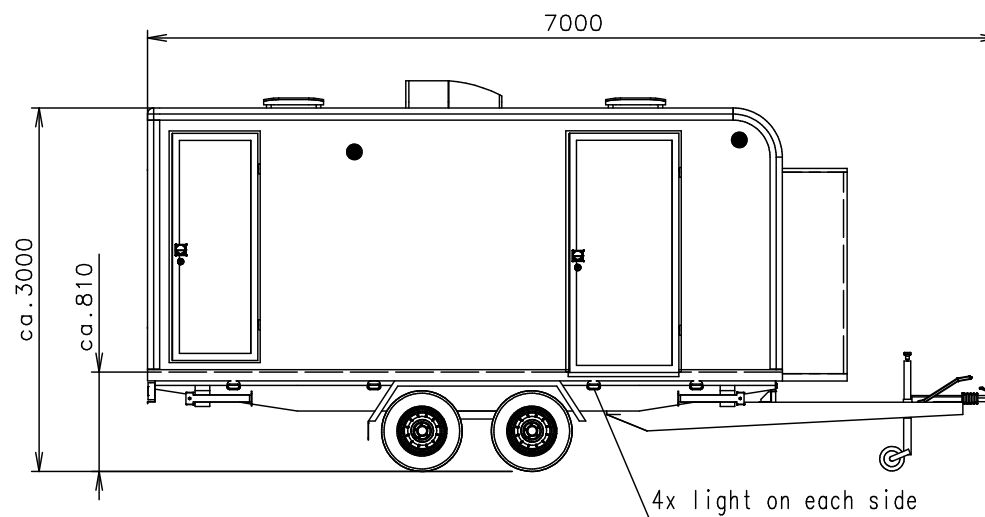

Notes:

Interior height:	2100 mm	Total weight:	3000 kg
Color:	RAL 9010	Tare weight-estimate:	2500 kg
Floor:	PVC gray	Centre of wheels from rear side:	2700 mm
Date:	27.4.2017	Wheels:	185 R14C

EUROWAGON

Drawing number:
2626-52-1_1/2 (WestBay)

(Cabling and piping is not shown on the 3D views and drawings)

Connection hoses and cables	
Water hose:	✗
Waste water hose:	✗
Electric cable:	✓

- Electric connection (through the floor) (400V-16A)
- Power point
- Double power point
- Power point 400V-16A
- Light switch
- Switch board (under roof)
- Sensorlight
- Spot light
- Heating (500W)
- Heating (750W)
- Roof A/C + heating (Dometic Freshjet 2200) - remote control next to rear door
- Electric ventilator Styl 100 - 230V (with own switch)
- Floor drain hole

- Roof window Dometic (400x400) + grill from outside
- Ventilation ø120
- Air connection point (on the wall over the box) (compressor/vacuum)
- ① Cupboard (1020 x 540 x 2000) (1x shelf)
- ② Cupboard (1020 x 400 x 2000) (4x shelf)
- ③ Cupboard (535 x 670 x 800) (5x drawer)
- ④ Cupboard (535 x 670 x 800)
- ⑤ Charger Multi XS 25A
- ⑥ Battery Banner Energy Bull 110Ah (12V)
- ⑦ End of pipes from air connection points - under desk in technical room
- ⑧ Without stairs

100

Notes:

Interior height:	2100 mm	Total weight:	3000 kg
Color:	RAL 9010	Tare weight-estimate:	2500 kg
Floor:	PVC gray	Centre of wheels from rear side:	2700 mm
Date:	27.4.2017	Wheels:	185 R14C

EUROWAGON