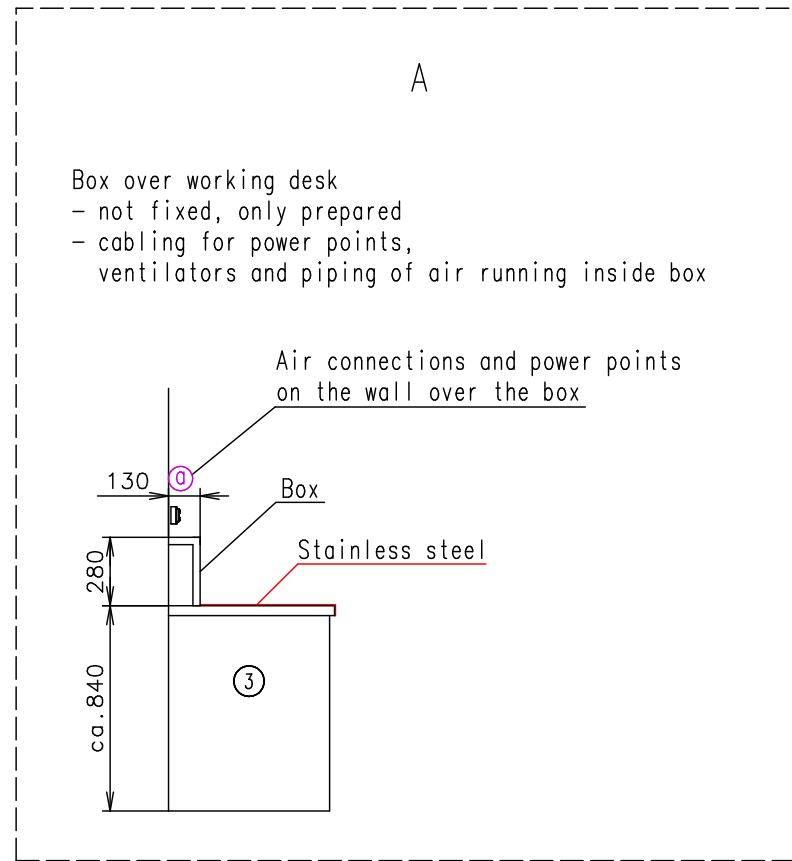

Connection hoses and cables	
Water hose:	✗
Waste water hose:	✗
Electric cable:	✓

- Tool hangers - location on left side
- Smoke detector - on the roof from inside
- Battery only for spot lights
- Distribution of air from compressor/ vacuum pump
- Customer supply - cupboards, tool hangers, C- profile on the roof, parts for air

Notes:

Interior height:	2100 mm	Total weight:	3000 kg
Color:	RAL 9010	Tare weight-estimate:	2500 kg
Floor:	PVC gray	Centre of wheels from rear side:	2700 mm
Date:	27.4.2017	Wheels:	185 R14C

EUROWAGON

Drawing number:
2626-52-1_1/2 (WestBay)

(Cabling and piping is not shown on the 3D views and drawings)

Connection hoses and cables	
Water hose:	✗
Waste water hose:	✗
Electric cable:	✓

- Electric connection (through the floor) (400V-16A)
- Power point
- Double power point
- Power point 400V-16A
- Light switch
- Switch board (under roof)
- Sensorlight
- Spot light
- Heating (500W)
- Heating (750W)
- Roof A/C + heating (Dometic Freshjet 2200) - remote control next to rear door
- Electric ventilator Styl 100 - 230V (with own switch)
- Floor drain hole

- Roof window Dometic (400x400) + grill from outside
- Ventilation ø120
- Air connection point (on the wall over the box) (compressor/vacuum)
- ① Cupboard (1020 x 540 x 2000) (1x shelf)
- ② Cupboard (1020 x 400 x 2000) (4x shelf)
- ③ Cupboard (535 x 670 x 800) (5x drawer)
- ④ Cupboard (535 x 670 x 800)
- ⑤ Charger Multi XS 25A
- ⑥ Battery Banner Energy Bull 110Ah (12V)
- ⑦ End of pipes from air connection points - under desk in technical room
- ⑧ Without stairs